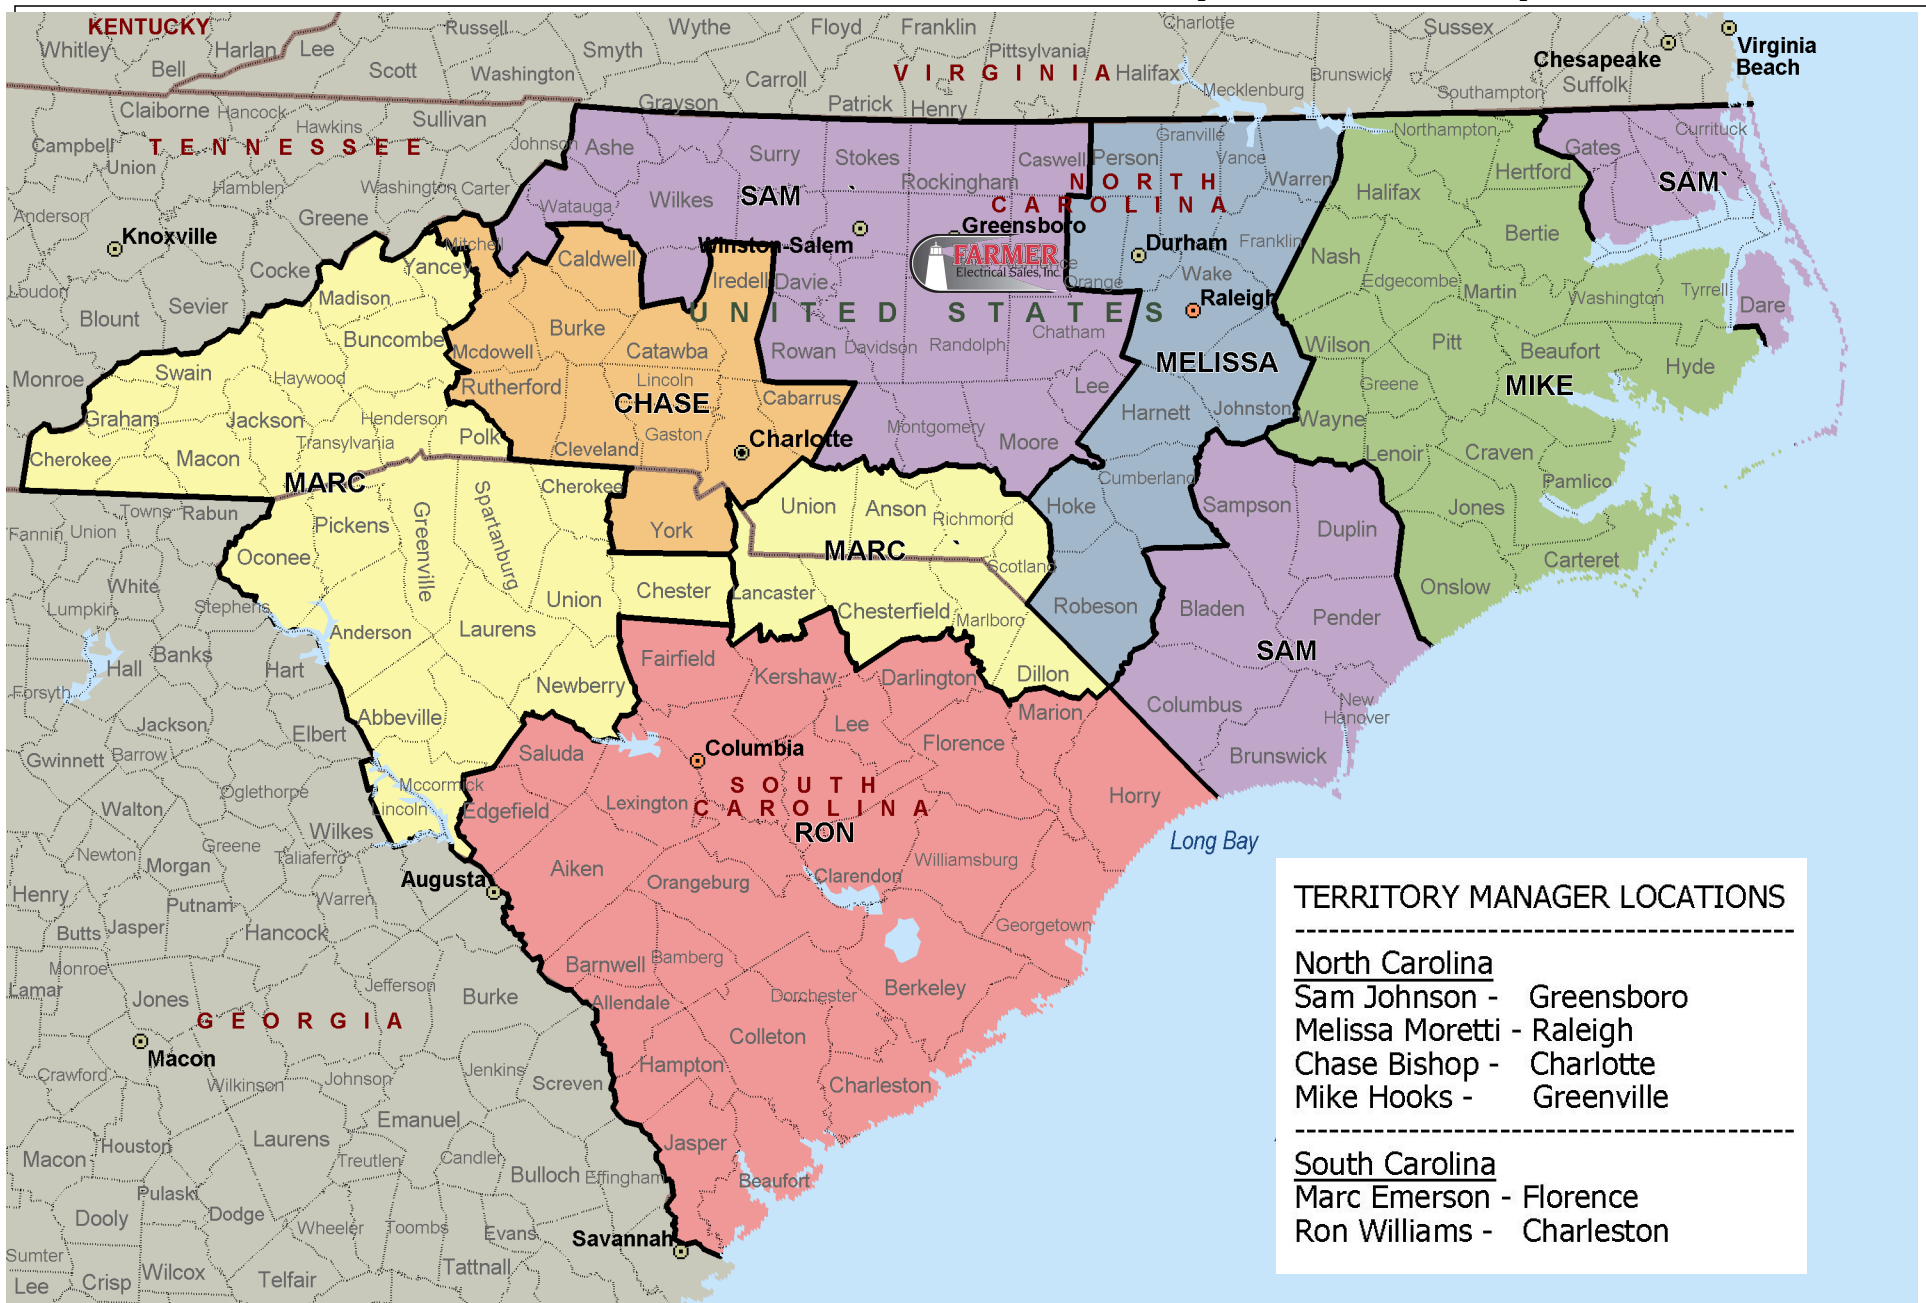

Farmer Electrical Stock & Flow Territories 2019 [Revision 07012019]

TERRITORY MANAGER LOCATIONS	
North Carolina	
Sam Johnson	- Greensboro
Melissa Moretti	- Raleigh
Chase Bishop	- Charlotte
Mike Hooks	- Greenville
South Carolina	
Marc Emerson	- Florence
Ron Williams	- Charleston

0 mi 50 100 150 200